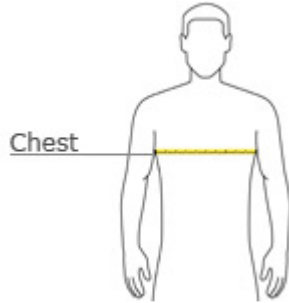

Male

SIZE	22	24	26	28	30	32	34	36	38	40	42	44	46	48
APPAREL	N/A	N/A	N/A	XS	S	M	L	XL	XXL	XXL	3X	3X	4X	4X
CHEST	31	33	35	37	38	40	42	44	46	48	50	52	54	56
WAIST	25	27	29	31	32	34	36	38	40	42	44	46	48	50
HIP	29	31	33	35	35	38	40	42	44	46	48	50	52	54

Sport-Tek ½ Zip Female Sizes only Adult XS-4XL

HOW TO MEASURE

BUST

With arms down at sides, measure around the upper body, under arms and around the fullest part of the bust.

ARM

Place hand on hip. Start at the center of the back of the neck and measure across the shoulder, to the elbow, and then down to the wrist.

SIZE CHART

	XS	S	M	L	XL	XXL	3XL	4XL
Chest	32-34	35-37	38-40	41-43	44-46	47-49	50-53	54-57
Arm	30-30 3/4	30 3/4-31 1/2	31 1/2-32	32-32 1/2	32 1/2-33	33-33 3/8	33 3/8-33 3/4	33 3/4-34 1/2
Size	2	4/6	8/10	12/14	16/18	20/22	24/26	28/30

Sport-Tek 1/2 Zip Male Sizes only Adult XS-4XL

HOW TO MEASURE

CHEST

With arms down at sides, measure around the upper body, under arms and over the fullest part of the chest.

SIZE CHART

	XS	S	M	L	XL	2XL	3XL	4XL
Chest	32-34	35-37	38-40	41-43	44-46	47-49	50-53	54-57