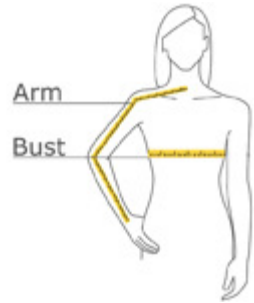

RAYS Sizing Chart for Team Apparel

Speedo Warm-Ups

Youth – reminder this warm-up is Black/White – Green is not an Color Choice

SIZE	XS	S	M	L
SIZE	6/7	8/9	10/12	14/16
CHEST	25½	27¼	29½	32½
WAIST	23½	24	25½	27½
HIP	25	27¼	30	34

Female

WOMENS	0	2	4	6	8	10	12	14	16	18	20	22	24		
APPAREL	XS	S	S	M	M	L	L	XL	XXL	N/A	N/A	N/A	N/A	N/A	N/A
BUST	31	32	33	34	35	36	37½	39	40½	42½	44½	46½	48½	50½	52½
WAIST	23	24	25	26	27	28	29½	31	32½	34½	36½	38½	40½	42½	44½
HIP	33½	34½	35½	36½	37½	38½	40	41½	43	45	47	49	51	53	55
TORSO	54½	56	57½	59	60½	62	63½	65	66½	68	69½	71	72½	74	75½

Male

SIZE	22	24	26	28	30	32	34	36	38	40	42	44	46	48
APPAREL	N/A	N/A	N/A	XS	S	M	L	XL	XXL	XXL	3X	3X	4X	4X
CHEST	31	33	35	37	38	40	42	44	46	48	50	52	54	56
WAIST	25	27	29	31	32	34	36	38	40	42	44	46	48	50
HIP	29	31	33	35	35	38	40	42	44	46	48	50	52	54

Sport-Tek ½ Zip Female Sizes only Adult XS-4XL

HOW TO MEASURE

BUST

With arms down at sides, measure around the upper body, under arms and around the fullest part of the bust.

ARM

Place hand on hip. Start at the center of the back of the neck and measure across the shoulder, to the elbow, and then down to the wrist.